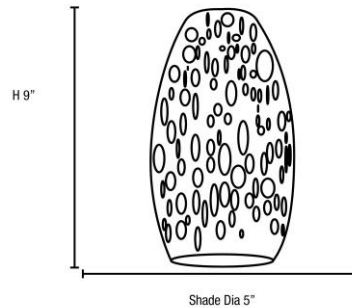

FIXTURE	BACKPLATE / CANOPY
Length:	Length
Width:	Width:
Diameter	Diameter:
Height: 9"	Height: 1.25"
Extension:	
Overall Height: 11-150"	

TECHNICAL SPECIFICATIONS

SPECIFICATIONS

Frame Material: Metal
Diffuser Material: Glass
Lamping Type: E-26 (Incandescent) Jbox: Standard
Lamping Base: E-26 Lamp Wattage: 100 W
Lamp Quantity: 1 Total Wattage: 100 W
Voltage: 120v Lamps Included: No

Additional Notes:

Brushed steel finish paired with 12 feet of clear cord; Custom Finish
5 Piece Minimum Order Quantity

Project Name: _____

Location: _____

Type: _____

Quantity: _____

Notes:

LINE DRAWING